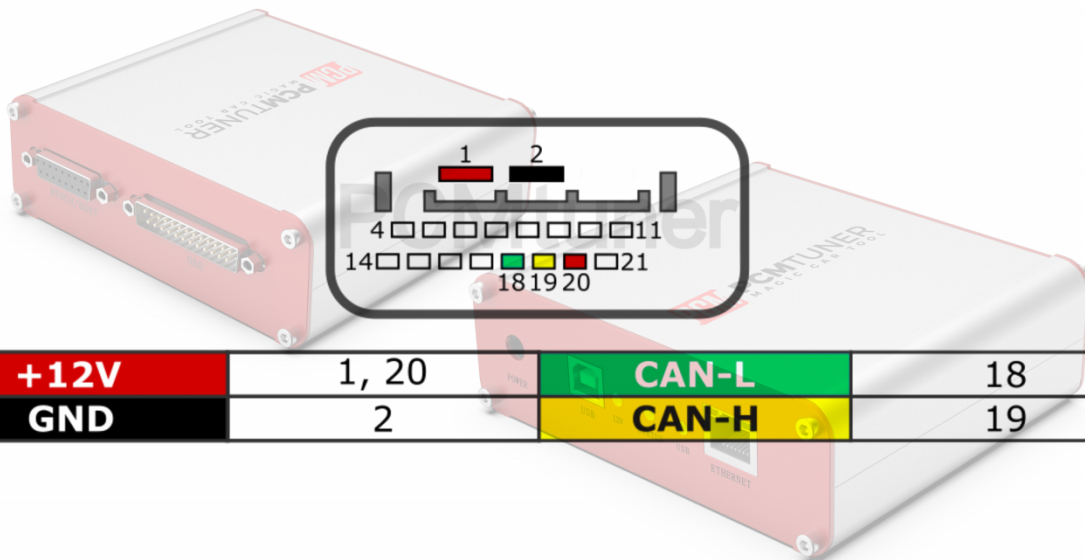

PCMtuner

Transmission Control Unit

DL382 (0CK) TCU

+12V	1, 20	CAN-L	18
GND	2	CAN-H	19

AUDI

tuner-box.com

v.2

2022-05-12