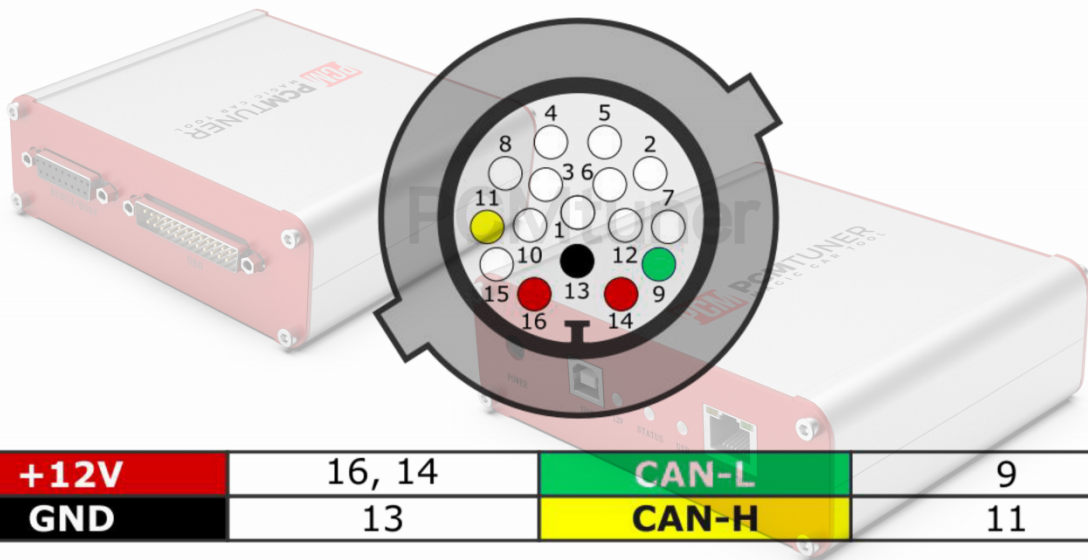

PCMtuner

Transmission Control Unit

DL501 (0B5)

AUDI

tuner-box.com

v.2

2022-05-12