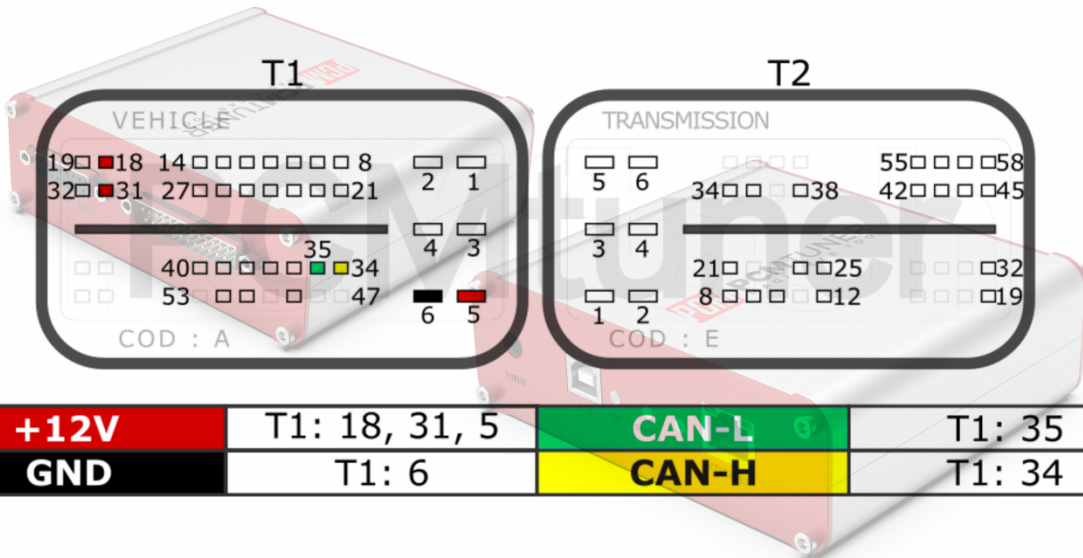

PCMtuner

Transmission Control Unit
DC0/DC4 Gen2 TCU

RENAULT

tuner-box.com

v.2

2022-05-12