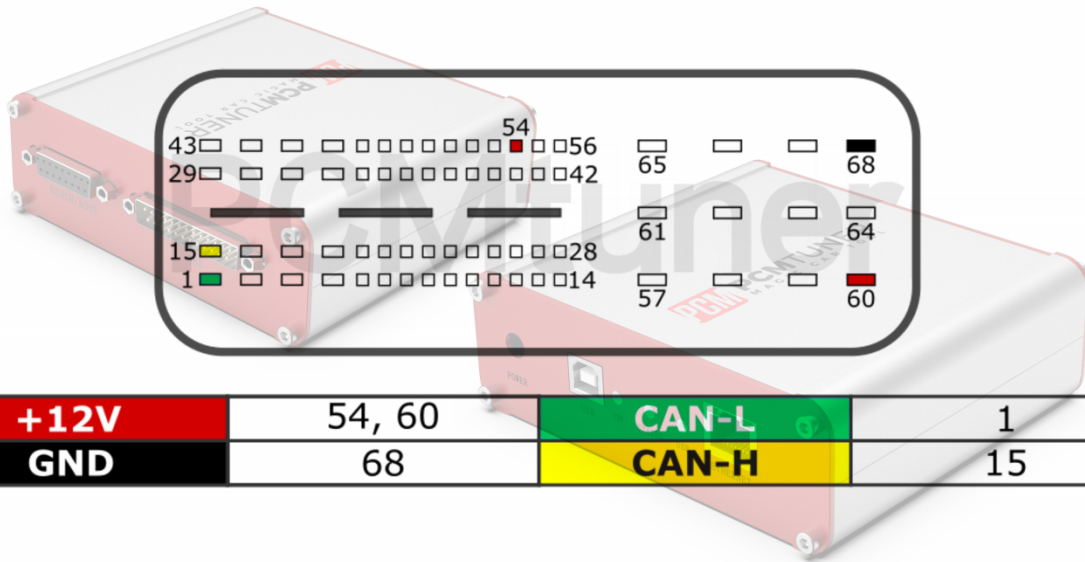

PCMtuner

Transmission Control Unit
LuK-UDCT TCU

HONDA

tuner-box.com

v.2

2022-05-12