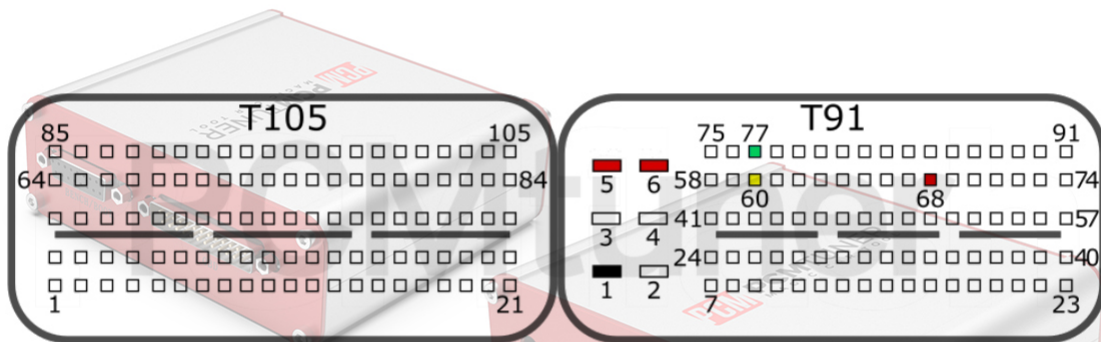

PCMtuner

Engine Control Unit

CPGDSH2.24.x/2.26.x

+12V	T91: 5, 6, 68	CAN-L	T91: 77
GND	T91: 1	CAN-H	T91: 60

K/H

tuner-box.com

v.2

2022-05-12