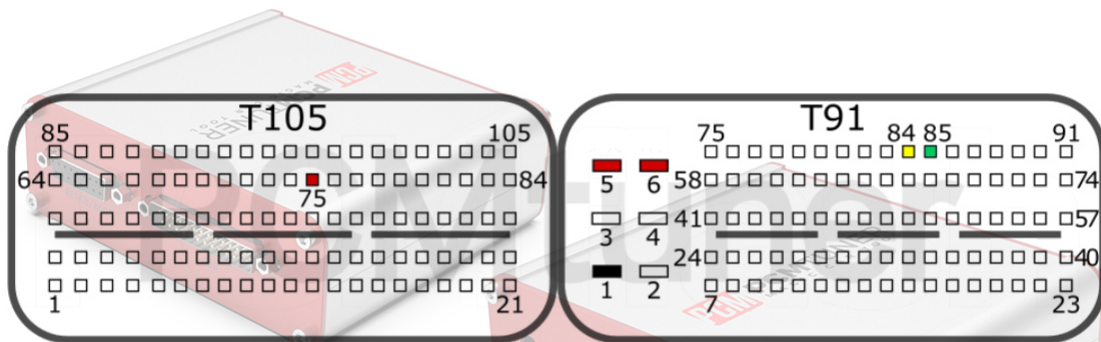

K/H

tuner-box.com

v.2

2022-05-12

PCMtuner

Engine Control Unit

CPGPSH2.14.1

+12V	T105: 75; T91: 5, 6	CAN-L	T91: 85
GND	T91: 1	CAN-H	T91: 84