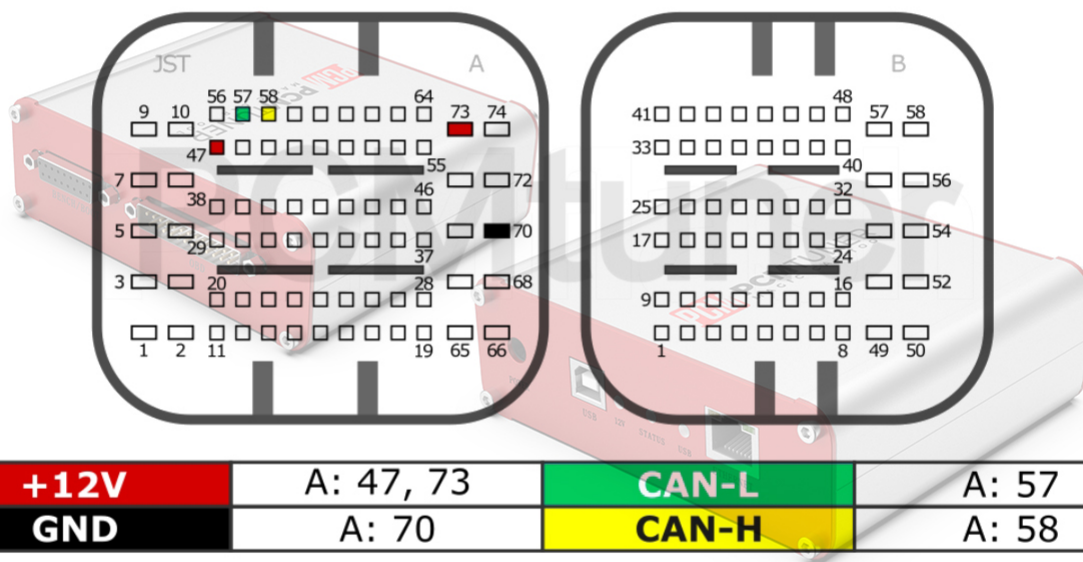

+12V	T94: 4, 29	CAN-L	T94: 63
GND	T94: 1	CAN-H	T94: 85

K/H

tuner-box.com

v.2

2022-05-12

PCMtuner

Engine Control Unit

CPEGP2.10.1

K/H

tuner-box.com

v.2

2022-05-12

PCMtuner

Engine Control Unit

CPGDSH2.24.x/2.26.x

+12V	T91: 5, 6, 68	CAN-L	T91: 77
GND	T91: 1	CAN-H	T91: 60