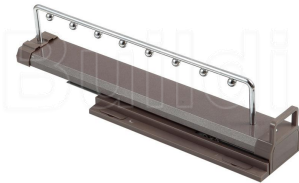

Aspire Building Materials