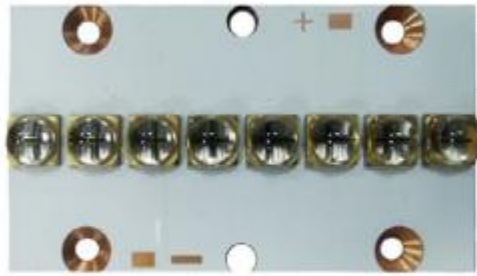

For more information on this product follow the link to our website

[UV module 60W 100mm](#)

UV LED Module 72W	
Size	120mm*70mm
Luminous Size	105mm*46mm
Power	72W
Voltage	41-46V
Current	1-1.4A
Chip Type	LG/Seoul/Epileds
Lens	30/60/120°, Quartz

For more information on this product follow the link to our website

[UV LED module 72W](#)

UV LED Module 80W	
Size	60mm*34mm
Luminous Size	60mm*7mm
Power	80W
Voltage	52-60V
Current	1-1.5A
Chip Type	LG/Seoul/Epileds
Lens	30/60/120°, Quartz