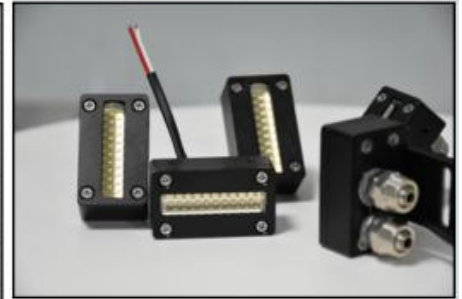

Shenzhen Yuan Ming Technology Co.,Ltd.
深圳源铭科技有限公司

Product Catalogue

Your one stop for all your UV LED needs..!