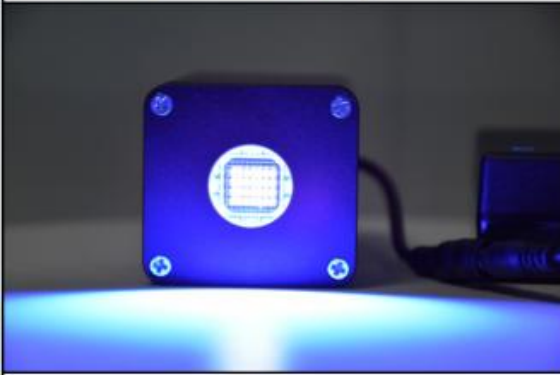

Shenzhen Yuan Ming Technology Co.,Ltd.
深圳源铭科技有限公司

Product Catalogue

Your one stop for all your UV LED needs..!