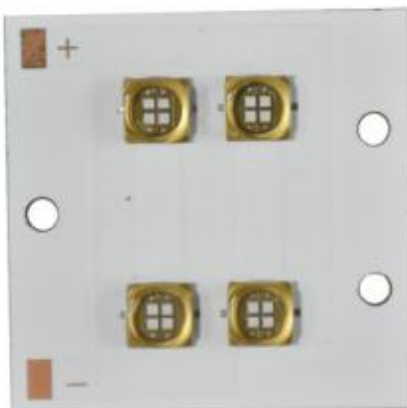

For more information on this product
follow the link to our website

[UV module 30W 56mm](#)

UV LED Module 30W 40mm

Size	40mm*24mm
Luminous Size	22mm*6.5mm
Power	30W
Voltage	19-23V
Current	1-1.5A
Chip Type	LG/Seoul/Epileds
Lens	30/60/120°, Quartz

For more information on this product
follow the link to our website

[UV module 30W 40mm](#)

UV LED Module 36W	
Size	250mm*20mm
Luminous Size	248mm*3.5mm
Power	36W
Voltage	41-46V
Current	0.5-0.7A
Chip Type	LG/Seoul/Epileds
Lens	30/60/120°, Quartz

For more information on this product follow the link to our website

[Uv module 36W](#)

UV LED Module 40W	
Size	45mm*13mm
Luminous Size	33mm*6.5mm
Power	40W
Voltage	26-30V
Current	1-1.5A
Chip Type	LG/Seoul/Epileds
Lens	30/60/120°, Quartz

For more information on this product follow the link to our website

[UV module 40W](#)

UV LED Module 40W 40mm	
Size	40mm*40mm
Luminous Size	27mm*16.5mm
Power	40W
Voltage	13-15V
Current	2-3A
Chip Type	LG/Seoul/Epileds
Lens	180°