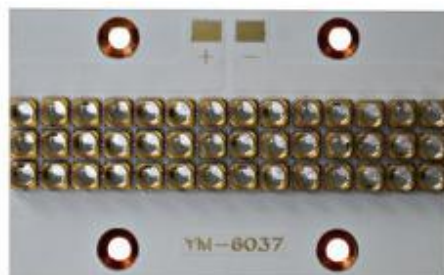

UV LED Module 120W 60mm	
Size	60mm*37mm
Luminous Size	60mm*13mm
Power	120W
Voltage	47-53V
Current	1.5-2.1A
Chip Type	LG/Seoul/Epileds
Lens	30/60/120°, Quartz

For more information on this product
follow the link to our website

[UV module 120W 60mm](#)