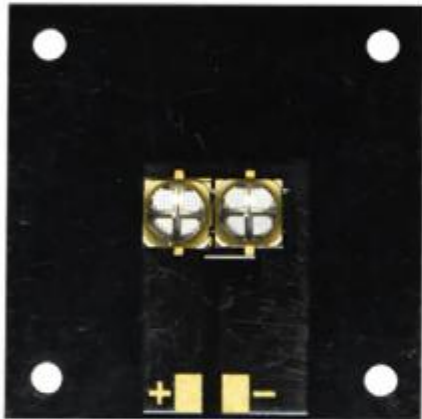

Shenzhen Yuan Ming Technology Co.,Ltd.
深圳源铭科技有限公司

Product Catalogue

Your one stop for all your UV LED needs..!

UV LED Module 20W 22mm	
Size	22mm*22mm
Luminous Size	14mm*6.5mm
Power	20W
Voltage	13-15V
Current	1-1.5A
Chip Type	LG/Seoul/Epileds
Lens	30/60/120°, Quartz

For more information on this product follow the link to our website
[UV Module 20W 22m](#)

UV LED Module 20W 40mm	
Size	40mm*40mm
Luminous Size	14mm*6.5mm
Power	20W
Voltage	13-15V
Current	1-1.5A
Chip Type	LG/Seoul/Epileds
Lens	30/60/120°, Quartz

For more information on this product follow the link to our website
[UV module 20w 40mm](#)

UV LED Module 21W	
Size	40mm*10mm
Luminous Size	27.5mm*3.5mm
Power	21W
Voltage	24-26V
Current	0.5-0.7A
Chip Type	LG/Seoul/Epileds
Lens	30/60/120°, Quartz

For more information on this product follow the link to our website
[UV module 21W](#)

UV LED Module 30W 42mm

Size	42mm*22mm
Luminous Size	42mm*3.5mm
Power	30W
Voltage	34-38V
Current	0.5-0.7A
Chip Type	LG/Seoul/Epileds
Lens	30/60/120°, Quartz