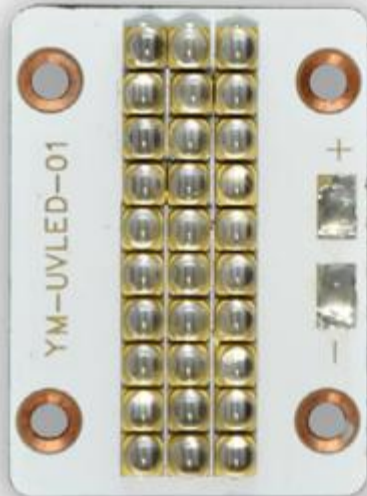

For more information on this product follow the link to our website
[UV Module 20W 22m](#)

UV LED Module 20W 40mm	
Size	40mm*40mm
Luminous Size	14mm*6.5mm
Power	20W
Voltage	13-15V
Current	1-1.5A
Chip Type	LG/Seoul/Epileds
Lens	30/60/120°, Quartz

For more information on this product follow the link to our website

[UV module 80W](#)

UV LED Module 110W 84mm	
Size	84mm*22mm
Luminous Size	84mm*6.5mm
Power	110W
Voltage	71.5-82.5V
Current	1-1.5A
Chip Type	LG/Seoul/Epileds
Lens	30/60/120°, Quartz

For more information on this product follow the link to our website

[UV module 110w 84mm](#)

UV LED Module 110W 95mm	
Size	95mm*10mm
Luminous Size	83mm*6.5mm
Power	110W
Voltage	71.5-82.5V
Current	1-1.5A
Chip Type	LG/Seoul/Epileds
Lens	30/60/120°, Quartz

For more information on this product follow the link to our website

[UV module 110W 95mm](#)

UV LED Module 90W	
Size	43mm*31mm
Luminous Size	39mm*12mm
Power	90W
Voltage	34-38V
Current	1.5-2.1A
Chip Type	LG/Seoul/Epileds
Lens	30/60/120°, Quartz