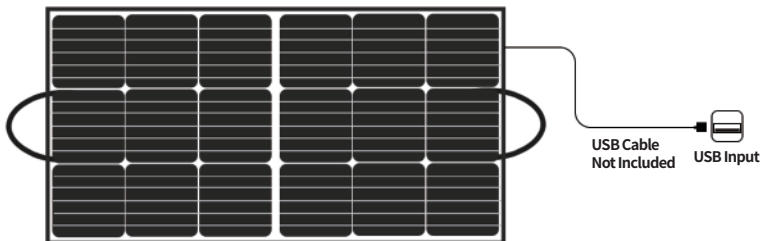

We hope that it will be helpful especially for customers who use this product the first time. In addition, we recommend to always keep this manual.

Technical Specification

Model	SP18V100W
Solar Cells	Monocrystalline silicon
Product Dimension	20.07×20.47in (folded) 41.34×20.07in (unfolded)
Weight	4.62 lb
DC Output	18V /5.56A(Max)
USB	5V/2.1A X1、QC3.0 X1
Wattage	100W
Cell Efficiency	21.5%-23.5%

Contents:

- 18V/100W Solar Panel x1
- 18V DC Cable 5.5x2.1mm x1
- 8mm Connector x1
- 5.5x2.5mm Connector x1
- 3.5x1.35mm Connector x1
- 6.3x3.0mm Connector x1

Connections:

To ensure maximum possible output we recommend that the solar panels are regularly re-aligned to follow the sun's movement. Wipe the solar panel with microfiber cloth for maximum efficiency.

DC Output: Plug in the 18V DC5521 cable to connect the solar panel and portable power station

Flashfish 18V/100W Solar Panel

Compatible With:

- DC 5.5*2.1mm
- DC 5.5*2.5mm
- DC 3.5*1.35mm
- DC 6.3*3.0mm
- DC 8mm

USB Output: Plug in your usb cable to connect the solar panel with your electronics

Flashfish 18V/100W Solar Panel

Charge For Your:

- Telephone
- Tablet
- USB Light
- USB Fan
- More

Note:

1. Solar panel charge conversion depends on the angle of direct sunlight, temperature, weather, charging time
2. Always face the front side of solar panel toward the sun to get maximum efficiency
3. Please make sure the solar panel is completely unfolded when using
4. Solar panel can not store power, can only convert the sun power to electricity energy