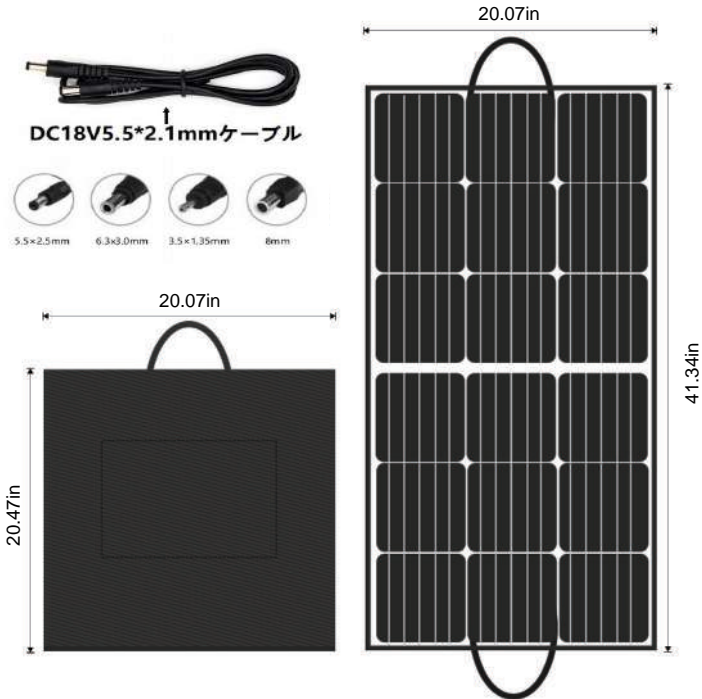

100W 18V Solar Panel User Manual

With Warranty Card

FlashFish

SP18V100W

**Foldable Solar Panel
Monocrystalline silicon**

High Efficiency

Thank you for purchasing the [100W 18V Solar Panel Charger].

Please read this user guide carefully and understand the contents before use, in order to use this product correctly.

We hope that it will be helpful especially for customers who use this product the first time. In addition, we recommend to always keep this manual.

Technical Specification

Model	SP18V100W
Solar Cells	Monocrystalline silicon
Product Dimension	20.07×20.47in (folded) 41.34×20.07in (unfolded)
Weight	4.62 lb
DC Output	18V /5.56A(Max)
USB	5V/2.1A X1、QC3.0 X1
Wattage	100W
Cell Efficiency	21.5%-23.5%

Contents:

- 18V/100W Solar Panel x1
- 18V DC Cable 5.5x2.1mm x1
- 8mm Connector x1
- 5.5x2.5mm Connector x1
- 3.5x1.35mm Connector x1
- 6.3x3.0mm Connector x1

Connections:

To ensure maximum possible output we recommend that the solar panels are regularly re-aligned to follow the sun's movement. Wipe the solar panel with microfiber cloth for maximum efficiency.

DC Output: Plug in the 18V DC5521 cable to connect the solar panel and portable power station

Flashfish 18V/100W Solar Panel

Compatible With:

- DC 5.5*2.1mm
- DC 5.5*2.5mm
- DC 3.5*1.35mm
- DC 6.3*3.0mm
- DC 8mm