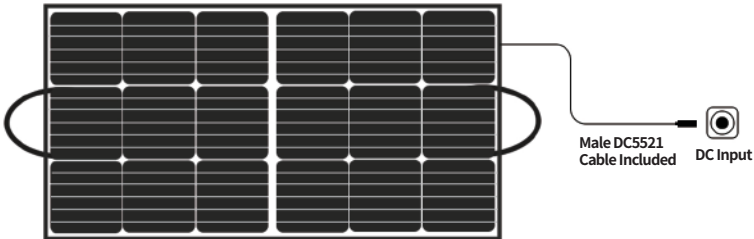

We hope that it will be helpful especially for customers who use this product the first time. In addition, we recommend to always keep this manual.

Technical Specification

Model	SP18V100W
Solar Cells	Monocrystalline silicon
Product Dimension	20.07×20.47in (folded) 41.34×20.07in (unfolded)
Weight	4.62 lb
DC Output	18V /5.56A(Max)
USB	5V/2.1A X1、QC3.0 X1
Wattage	100W
Cell Efficiency	21.5%-23.5%

Contents:

- 18V/100W Solar Panel x1
- 18V DC Cable 5.5x2.1mm x1
- 8mm Connector x1
- 5.5x2.5mm Connector x1
- 3.5x1.35mm Connector x1
- 6.3x3.0mm Connector x1

Connections:

To ensure maximum possible output we recommend that the solar panels are regularly re-aligned to follow the sun's movement. Wipe the solar panel with microfiber cloth for maximum efficiency.

DC Output: Plug in the 18V DC5521 cable to connect the solar panel and portable power station

Flashfish 18V/100W Solar Panel

Compatible With:

- DC 5.5*2.1mm
- DC 5.5*2.5mm
- DC 3.5*1.35mm
- DC 6.3*3.0mm
- DC 8mm

USB Output: Plug in your usb cable to connect the solar panel with your electronics

Flashfish 18V/100W Solar Panel

Charge For Your:

- Telephone
- Tablet
- USB Light
- USB Fan
- More

Note:

1. Solar panel charge conversion depends on the angle of direct sunlight, temperature, weather, charging time
2. Always face the front side of solar panel toward the sun to get maximum efficiency
3. Please make sure the solar panel is completely unfolded when using
4. Solar panel can not store power, can only convert the sun power to electricity energy