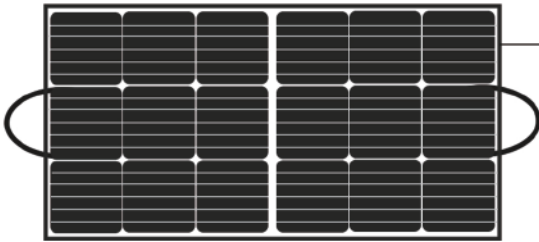

Connections:

To ensure maximum possible output we recommend that the solar panels are regularly re-aligned to follow the sun's movement. Wipe the solar panel with microfiber cloth for maximum efficiency.

DC Output: Plug in the 18V DC5521 cable to connect the solar panel and portable power station

Flashfish 18V/50W Solar Panel

Male DC5521
Cable Included

DC Input

Compatible With:

DC 5.5*2.1mm
DC 5.5*2.5mm
DC 3.5*1.35mm
DC 8mm