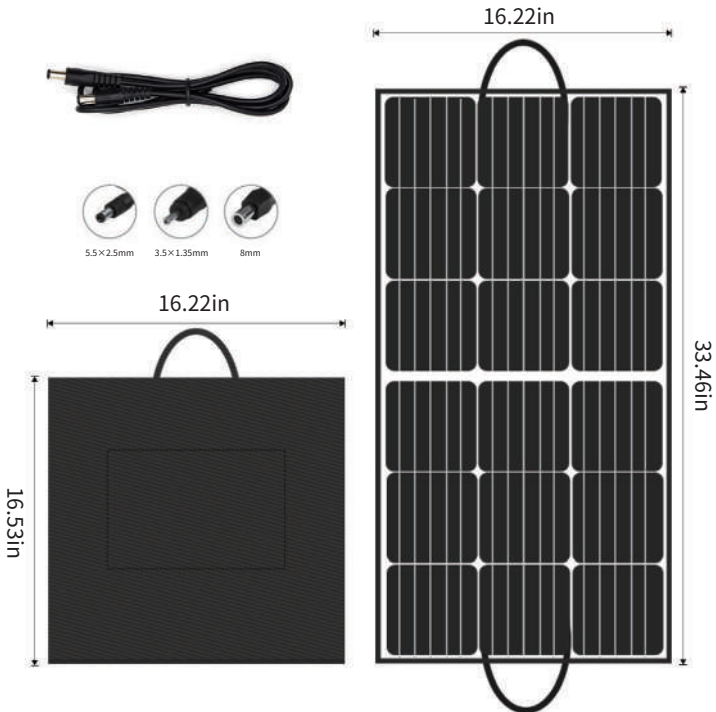

# 50W 18V Solar Panel User Manual

With Warranty Card

***FlashFish***

**SP18V50W**

**Foldable Solar Panel  
Monocrystalline silicon**

**High Efficiency**

Thank you for purchasing the [50W 18V Solar Panel Charger].

# Technical Specification

Model	SP18V50W
Solar Cells	Monocrystalline silicon
Product Dimension	16.22×16.53in (folded) 33.46×16.22in (unfolded)
Weight	3.3 lb
DC Output	18V /2.78A(Max)
USB	5V/2.1A USB × 1, QC3.0 USB × 1
Wattage	50W
Cell Efficiency	21.5%-23.5%

## Contents:

- 18V/50W Solar Panel x1
- 18V DC Cable 5.5x2.1mm x1
- 8mm Connector x1
- 5.5x2.5mm Connector x1
- 3.5x1.35mm Connector x1