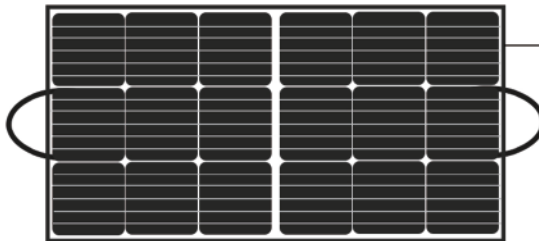

USB Output: Plug in your usb cable to connect the solar panel with your electronics

Flashfish 18V/50W Solar Panel

USB Cable
Not Included

USB Input

Charge For Your:

Telephone
Tablet
USB Light
USB Fan
More